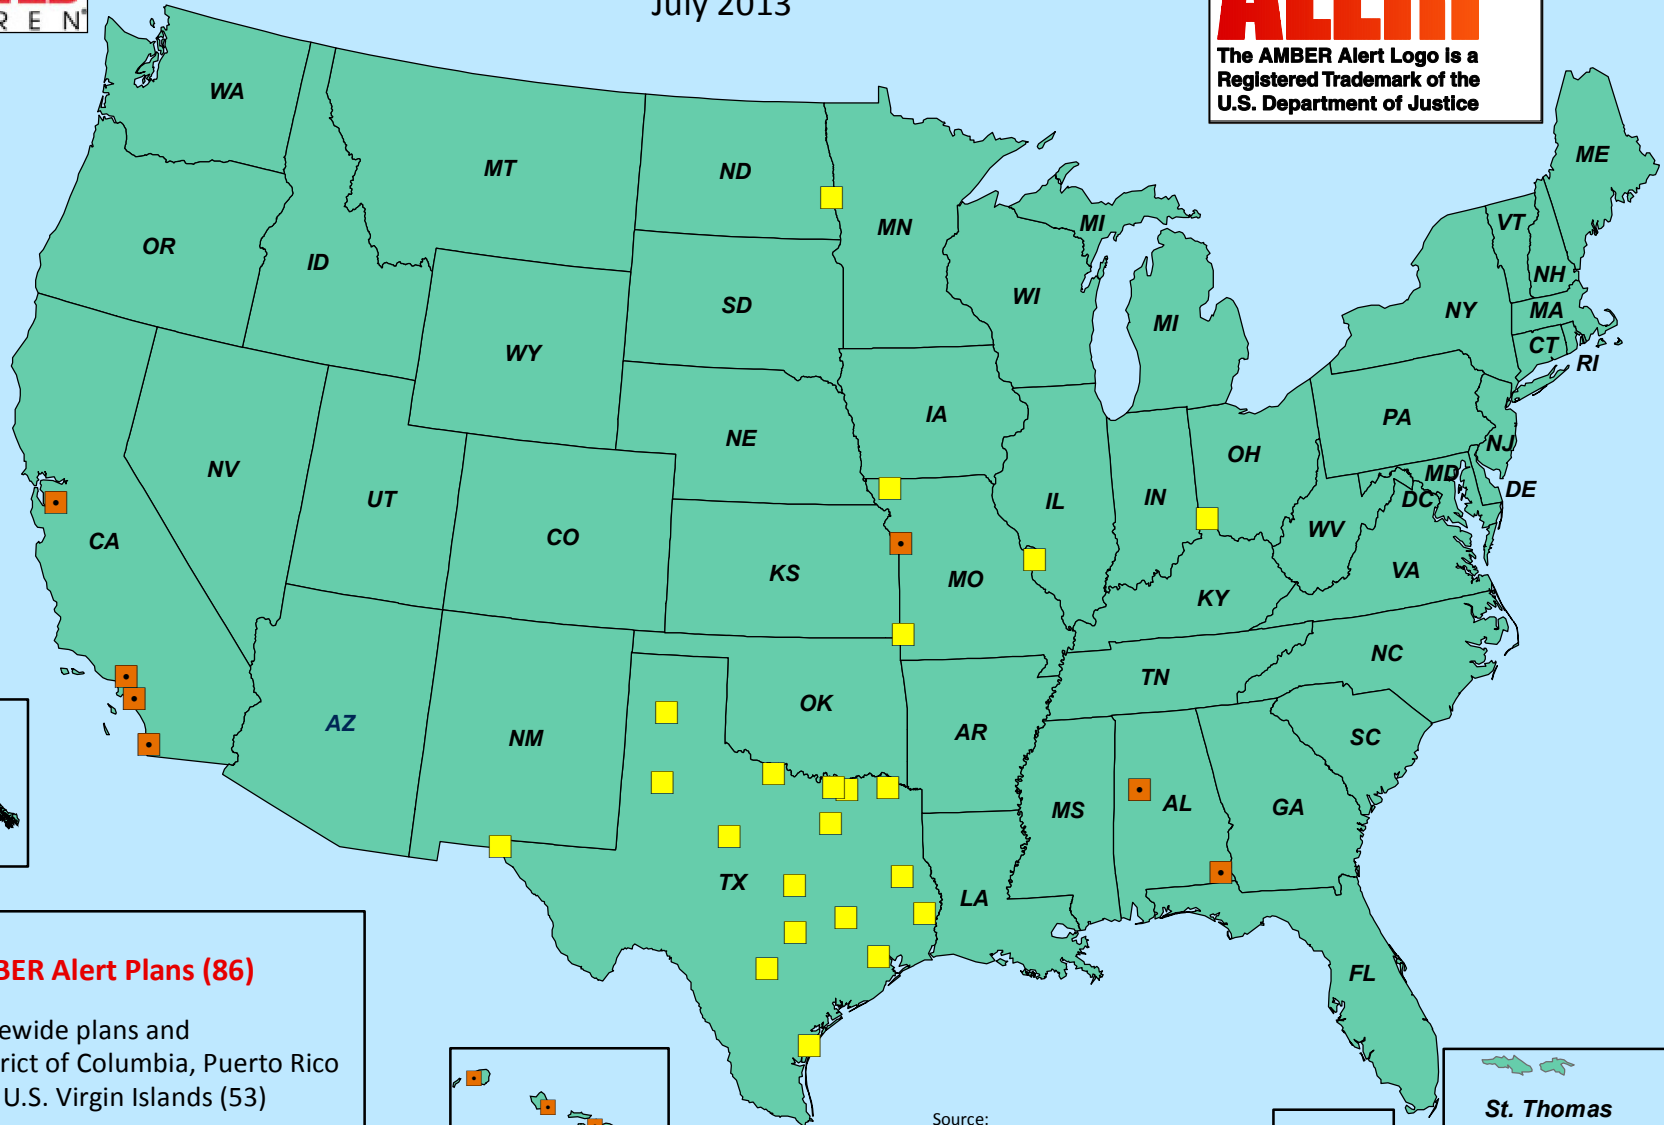

AMBER Alert Plans

America's Missing Broadcast Emergency Response

July 2013

Total AMBER Alert Plans (86)

- Statewide plans and District of Columbia, Puerto Rico and U.S. Virgin Islands (53)
- Regional plans (22)
- Local plans (11)

Source:
Special Analysis Unit, Case Analysis Division
National Center for Missing & Exploited Children®, Alexandria, Va., and
Environmental Systems Research Institute, Inc. (ESRI), Redlands, CA
Mapping software donated to NCMEC by ESRI
July 26, 2013

LOCAL PLANS

AL	Dothan - "AMBER Alert Plan"
AL	Tuscaloosa County - "AMBER Plan"
CA	Alameda County - "AMBER Alert Plan"
CA	Los Angeles County - "California Child Safety AMBER Network"
CA	Orange County - "C.A.R.E. Alert" - Child Abduction Regional Emergency Alert
CA	San Diego - "San Diego AMBER Alert Plan"
HI	Hawaii County - "Hawaii County AMBER Alert"
HI	Honolulu - MAILE Alert - "Minor Abducted in Life-Threatening Emergency"
HI	Kauai County - "Kauai County AMBER Alert Plan"
HI	Maui County - "Maui County AMBER Alert Plan"
MO	Kansas City - "AMBER Alert"